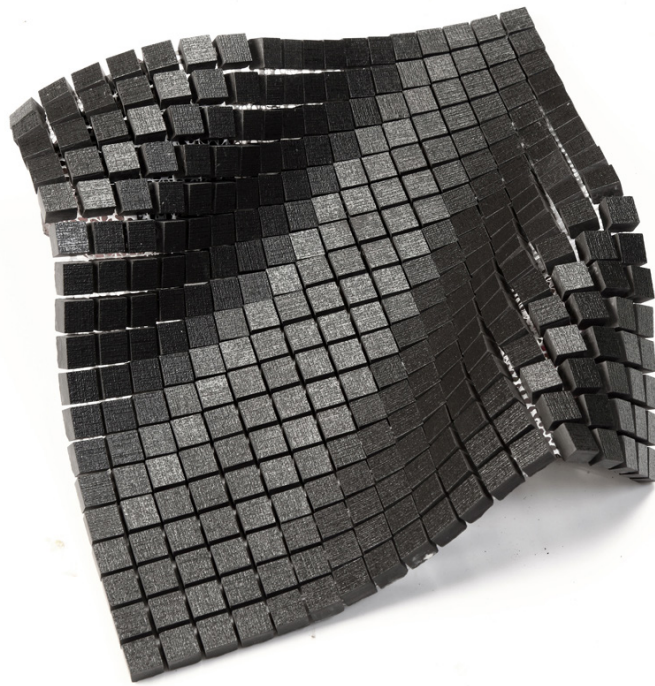

JLMC60001-65 JULIANO MEDIUM WHITE

Full body matt whiteness - 65%

Size: 600x600 / 300x600 mm

JLPC60000-58 JULIANO STANDARD WHITE

Double loading polished whiteness - 58%

Size: 600x600 / 300x600 mm

Juliano

GRES PORCELLANATO
& MOSAIC