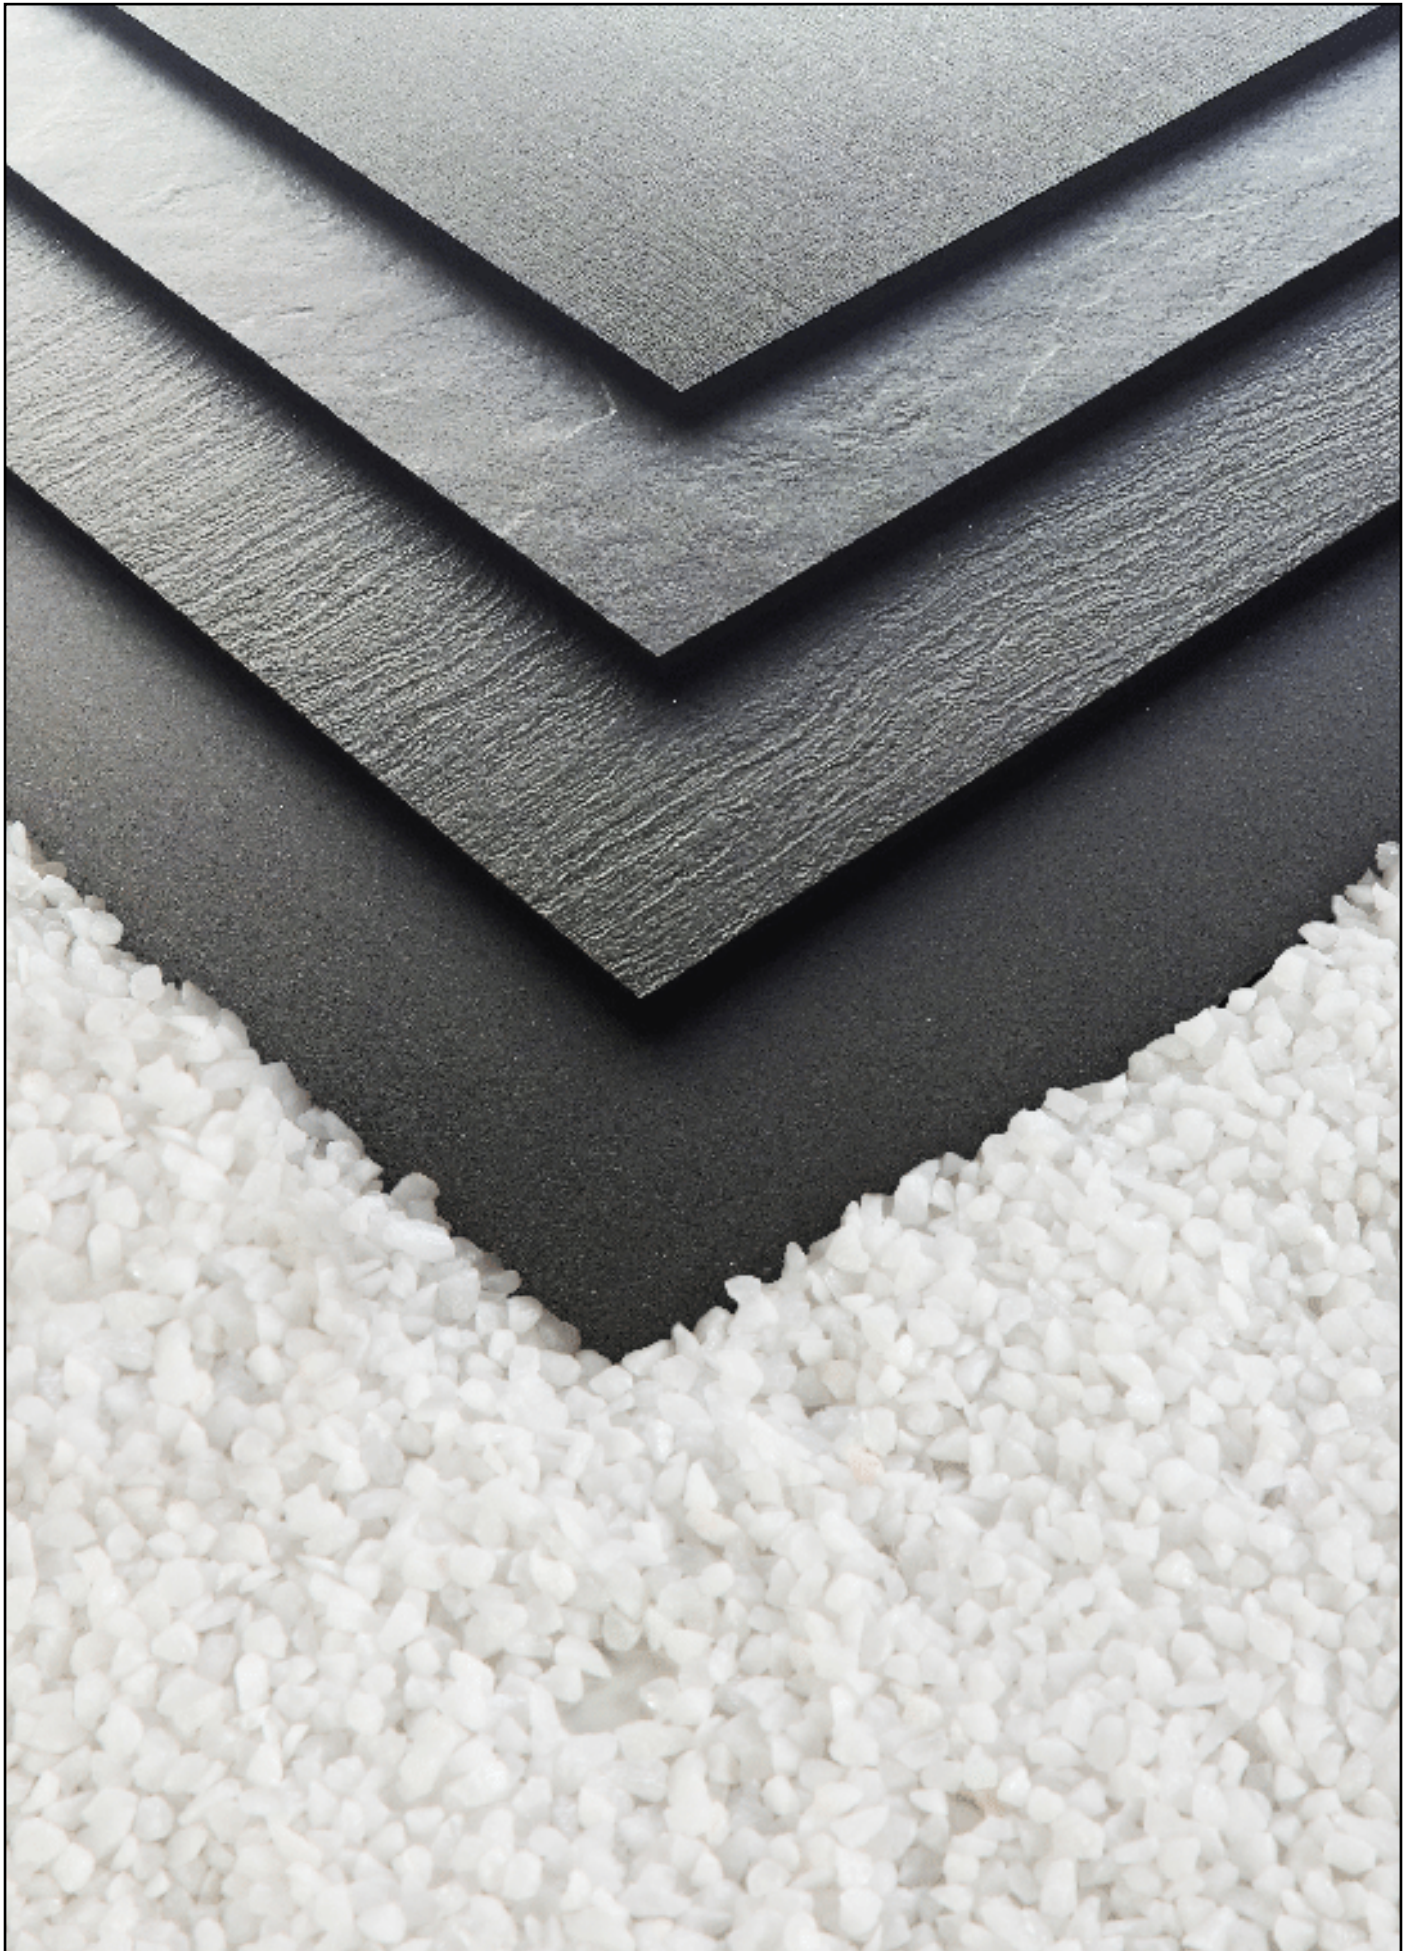

Super Black Slate Series

JLPRW60885 JULIANO SUPER BLACK RUSTIC

Full body rustic

Size: 600x600 / 300x600 mm

JLPPC60884 JULIANO SUPER BLACK WOOD

Full body wood matt

Size: 600x600 / 300x600 mm

BLACK & WHITE COLLECTION